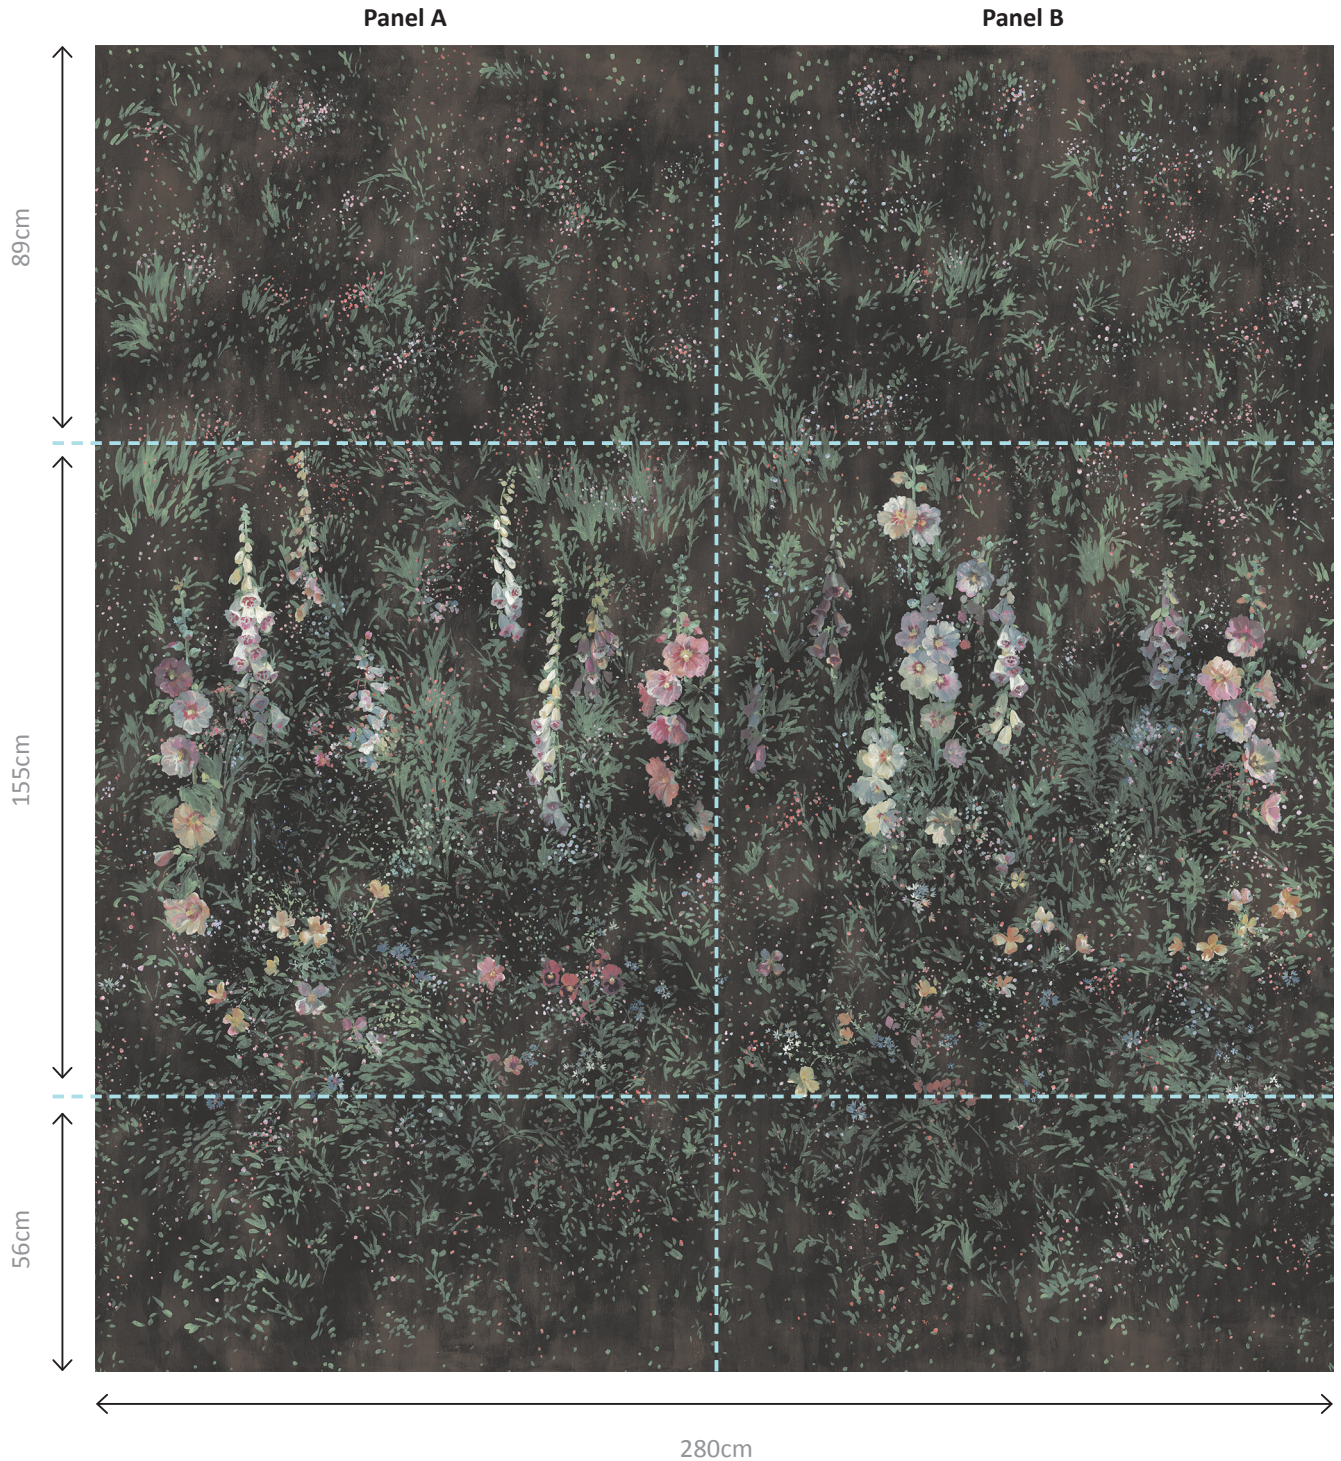

# Midnight Garden

Flora Roberts at Hamilton Weston Wallpapers

**Design Name:** Midnight Garden

**REF:** FRMID01 (Panel A and B)

**Colour:** SUMMER

**Vertical Pattern Repeat:** 3m / approx. 3.3yds (Straight Match)

## Design Story

Awestruck by the painting 'Carnation, Lily, Lily, Rose' by John Singer Sargent, I wanted to take the essence of it and put it into a wallpaper. The colours are similar, but the flowers are different. Like Sargent's painting, the flowers glow & twinkle in the evening light.

**Alternative colourway:**

FRMID02  
AUTUMN

*Flora Roberts*

## Panel Information

The Midnight Garden design is made up of two separate panels and supplied as a 6m roll / approx. 6.5yds, with both panels, A and B in each roll. Each panel measures height 300cm x width 140cm. Space above and below the design allows for height adjustment on site.